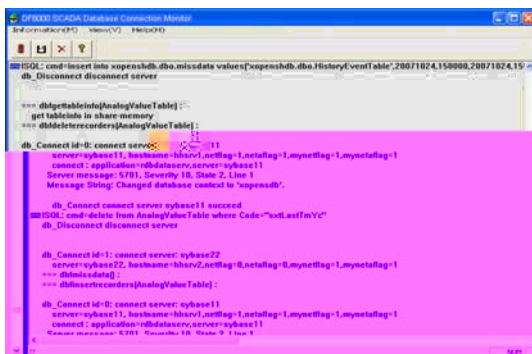

Basic SCADA Modules

DF1800 SCADA HMI

DF1800 SCADA Database Editor

DF1800 SCADA Drawing Editor

DF1800 SCADA Database Backup Manager

DF1800 SCADA Database Connection Monitor

DF1800 SCADA Front End Viewer

DF1800 SCADA Front End Sever