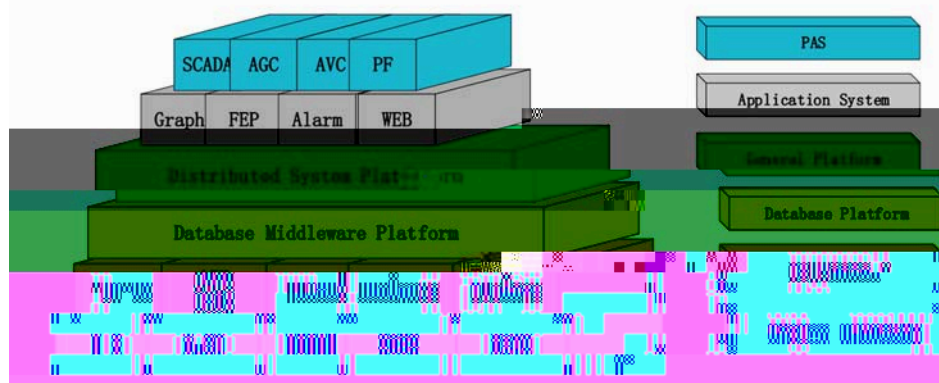

DF1800 Catalogue

Local Data Monitoring System

For Reliable, Secure and Economical Energy System Operation

Dongfang Electronics International Engineering Co., Ltd.

Dongfang Electronics Co., Ltd.

Summary

System Hierarchy

DF1800 LDMS software system has four layers in design:

The First: Distributed System Operation and Development Middleware Platform

The Second: Object Oriented Real Time Database Middleware Layer following IEC61970/IEC61968

The Third: Application Platform Layer

The Fourth: Power Application Software Layer

Application Modules

DF1800 SCADA Software Modules

DF1800 Advanced Software Modules

System Features

Integrated Hardware/Software Platform

Basic SCADA Modules

DF1800 SCADA HMI

DF1800 SCADA Database Editor

DF1800 SCADA Drawing Editor

DF1800 SCADA Database Backup Manager

DF1800 SCADA Database Connection Monitor

DF1800 SCADA Front End Viewer

DF1800 SCADA Front End Sever