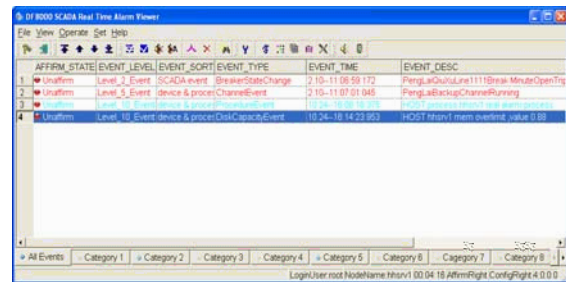

Basic SCADA Modules

DF1800 SCADA HMI

DF1800 SCADA Database Editor

DF1800 SCADA Drawing Editor

DF1800 SCADA Database Backup Manager

DF1800 SCADA Database Connection Monitor

DF1800 SCADA Front End Viewer

DF1800 SCADA Front End Sever